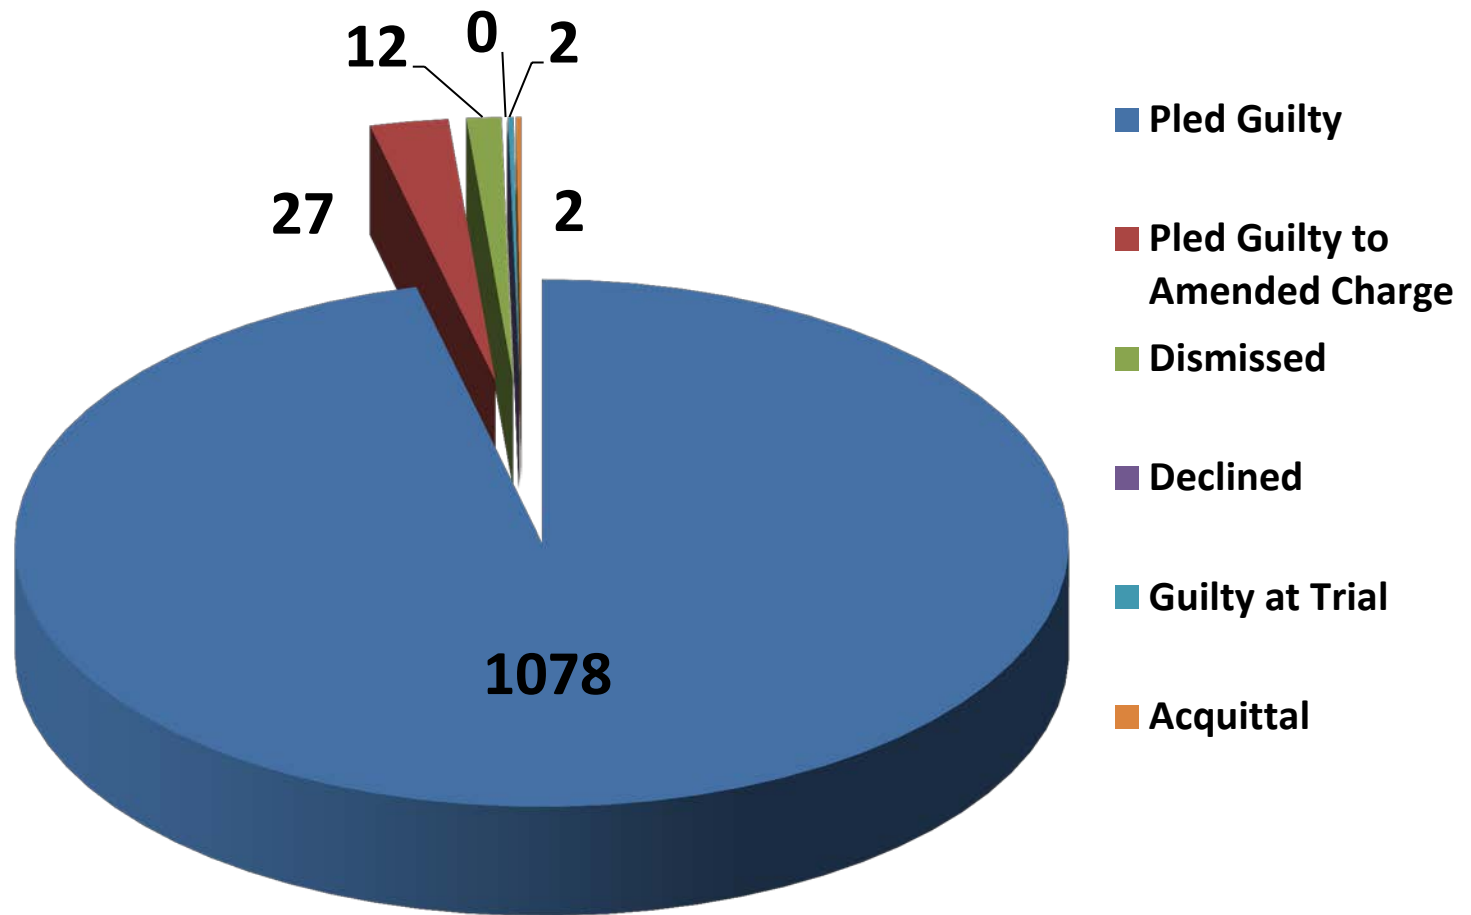

DUI-Related Charges Disposed in 2014

Total DUI Charges Disposed = 1,121