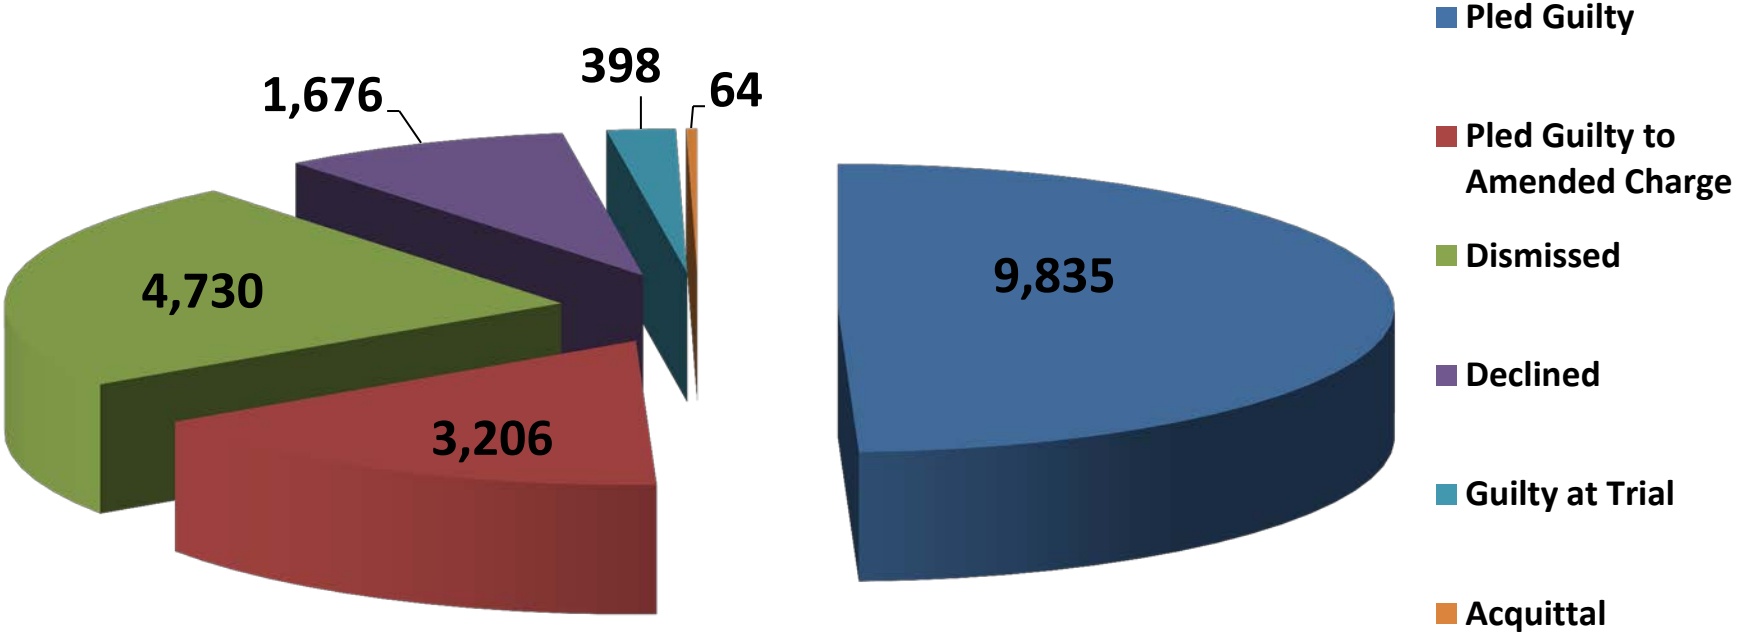

# All Charges Disposed of in 2014

Total Charges Disposed 2010 = 19,909