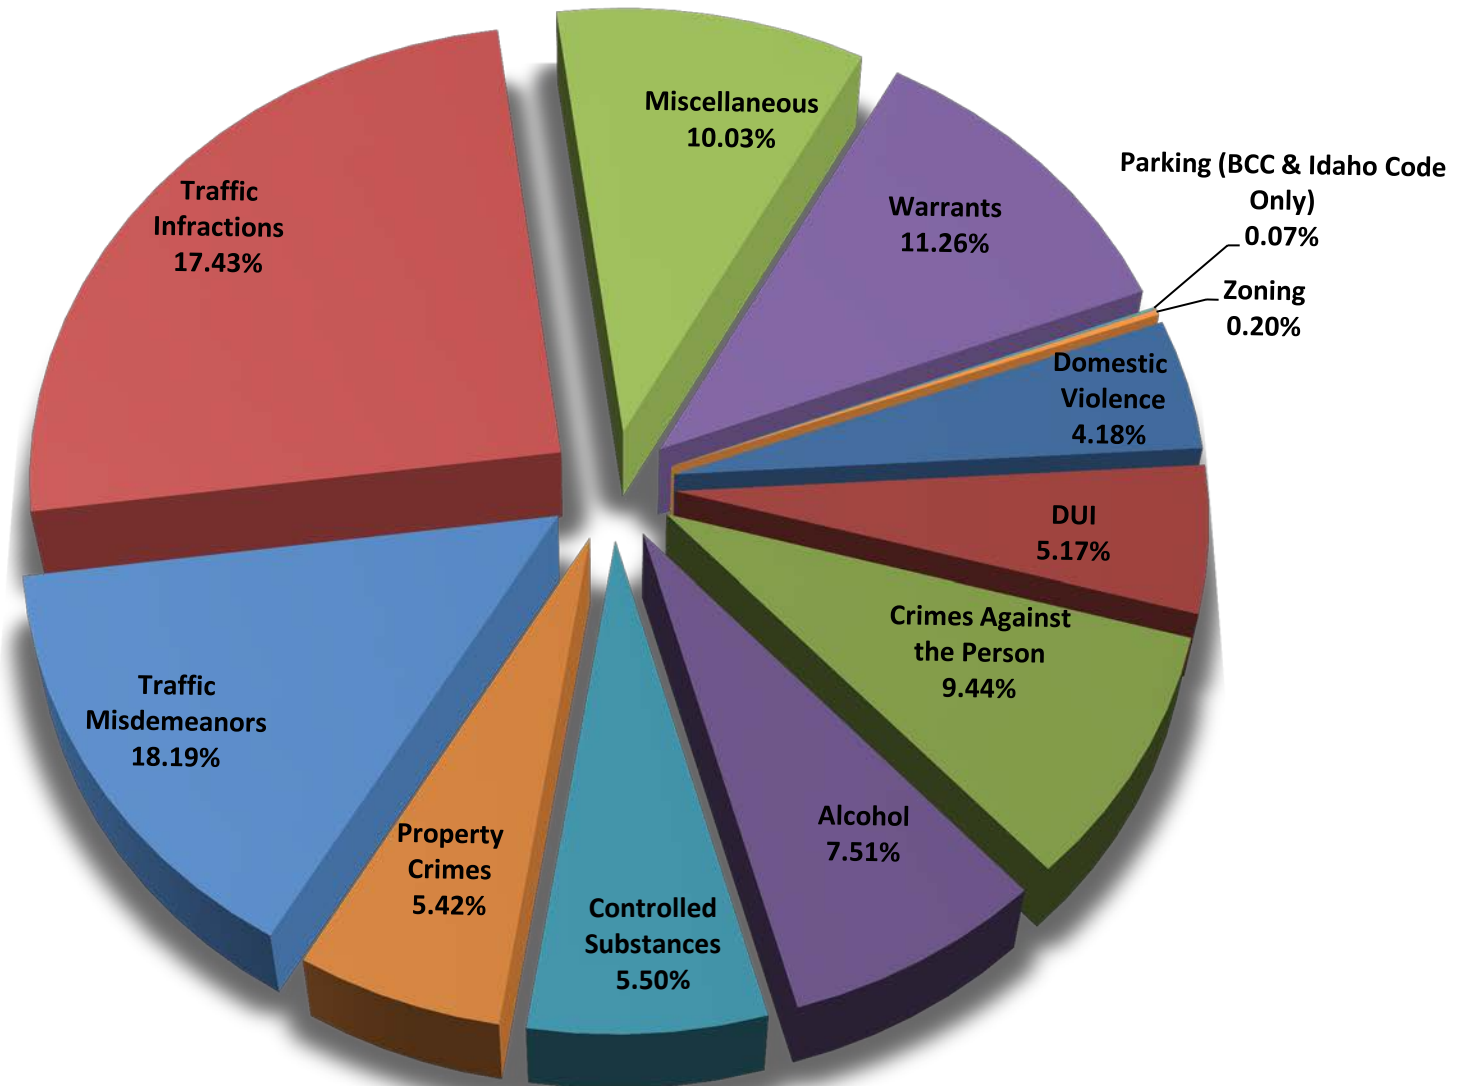

2014 Incoming Offenses

Total Charges Incoming = 22,205